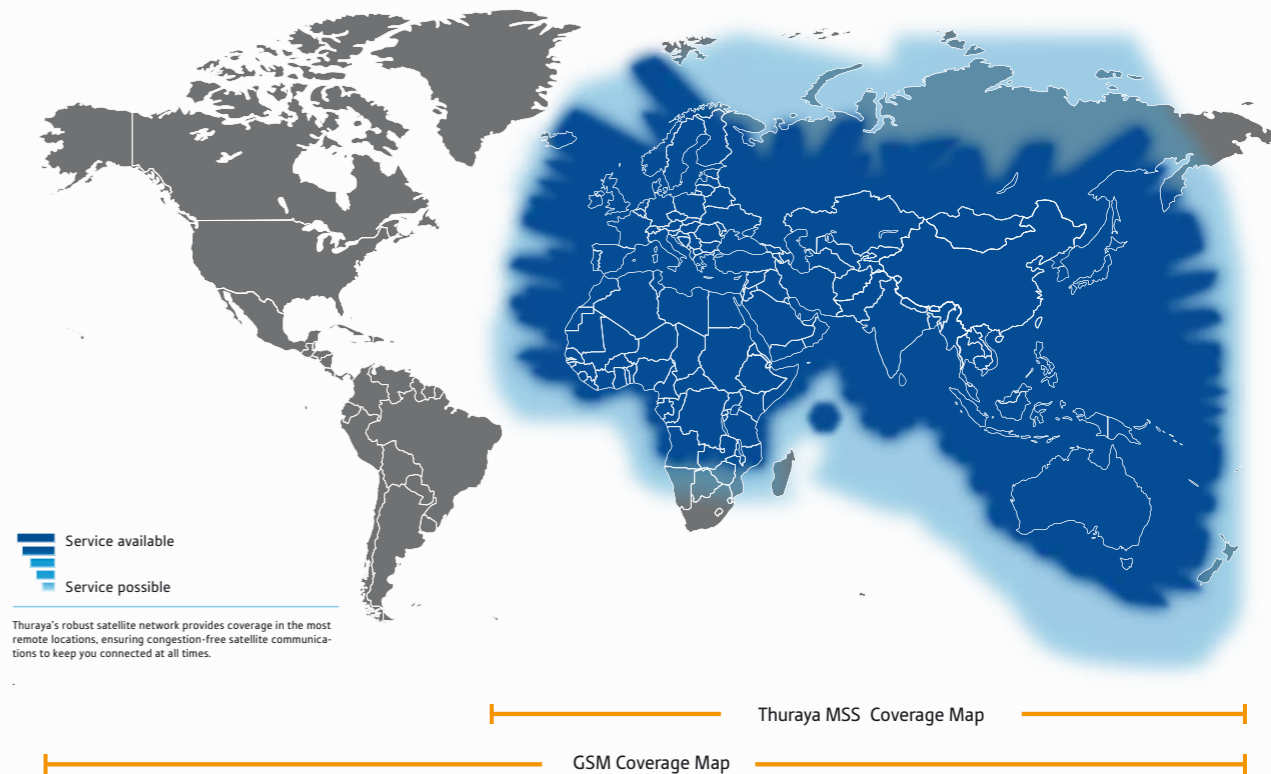

Satellite & GSM Coverage Map for Thuraya WE